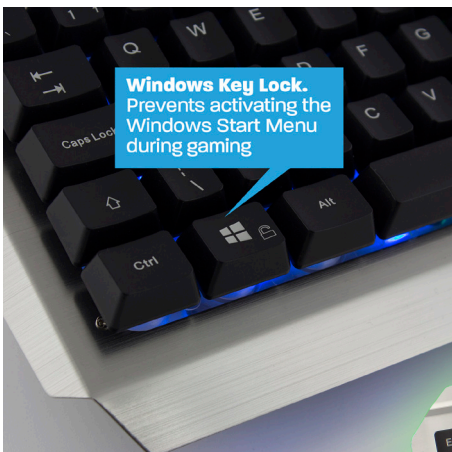

### In-line volume control

Control the audio easily by yourself with the in-line volume control and microphone mute switch. Mute yourself easily if you don't want your fellow gamers to hear what you are saying, but just want to listen to what they are talking about.

### Tangle free nylon cable

Enjoy playing your games freely and don't get distracted by a tangled cable with the nylon braided cable.

- Comfortable over ear pads and adjustable padded headband
- Powerful bass unit
- With volume control and microphone mute switch
- Compatible with Xbox One and PlayStation 4 by using the incl. jack adapter
- Tangle-free nylon braided connection cable

## Illuminated Metal Gaming Keyboard

Solid metal gamers keyboard for hours of excellent gaming experience

The Play PL3310 Gaming Keyboard is a robust metal gaming keyboard with 3 area-colour selectable illumination breathing effect. A solid gamers keyboard for hours of excellent gaming experience. The Windows lock key disables the Windows key during gaming. With the Anti-Ghosting keys you can register 19 keystrokes simultaneously. No tangled cable anymore with the tangle-free nylon braided USB cable.