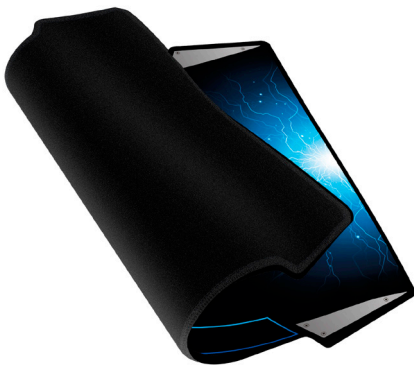

Type no: PL3340

Material: Rubber
Size: Large
Surface: Soft
Thickness: 4mm
Weight: 280g
Dimensions (WxD): 400x320

Gaming Mousepad

Large Mousepad suitable for any gaming mouse

The surface of this PL3340 large mousepad is especially created for high accurate gaming and is suited for both optical and laser mice. Thanks to the non-slip rubber base you will have a good grip so it does not slide during gameplay. Accurate and perfect mouse tracking, just the way you like it. Keep your gaming mouse on track with this large mousepad (400x320mm).

- Optimized for all types of gaming mice
- Optimal surface for high accurate gaming
- Anti-slip rubber base
- Large design: 400x320mm