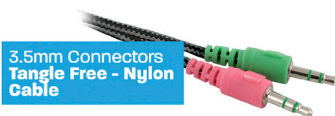

### Large Mousepad suitable for any gaming mouse

The surface of this PL3340 large mousepad is especially created for high accurate gaming and is suited for both optical and laser mice. Thanks to the non-slip rubber base you will have a good grip so it does not slide during gameplay. Accurate and perfect mouse tracking, just the way you like it. Keep your gaming mouse on track with this large mousepad (400x320mm).

- Optimized for all types of gaming mice
- Optimal surface for high accurate gaming
- Anti-slip rubber base
- Large design: 400x320mm

Type no: PL3320

Sound output: 2.0 stereo  
 Form factor: Over-ear  
 Speaker driver: 40mm  
 Sound control: Volume control with mute switch for Microphone.  
 Microphone: Integrated Rotary microphone with omnidirectional patterns  
 Headphone Sensitivity: 126dB±3dB  
 Frequency: 20-20000Hz  
 Mic Sensitivity: -54db±3db  
 Interface: 2x 3,5mm jack  
 Cable length: 1,5m Nylon braided cable  
 Weight: 226g  
 Dimensions: 190x200x80mm (WxHxD)