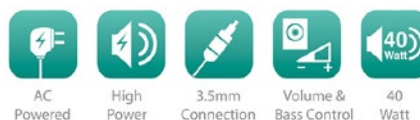

High Power Stereo Speakers 2.1 with Subwoofer

Enjoy excellent sound quality!

EW3512

EAN: 8056045879400

Packaging contents: 1x Subwoofer, 2x Satellites, 1x 3.5mm jack -> 2x RCA Audio Cable

OVERVIEW

- Multimedia 2.1 Stereo Speaker set 40 Watt RMS for computer, laptop, smartphone, tablet, TV and mp3 player
- Powerful subwoofer for excellent sound quality
- Rich high and mid tones combined with deep bass tones
- Volume/bass control on the front side
- Stylish design
- Fitted with 3.5 mm stereo plug
- AC powered

SPECIFICATIONS

Specification Subwoofer:

- Subwoofer speaker size: 5"
- Power output: 30W
- Frequency Response Range Subwoofer: 60Hz-200Hz
- Subwoofer size WxDxH:240x260x185mm
- Subwoofer weight: 3000g

Specification Satellites:

- Satellite speaker size: 3"
- Power output: 2x 5W
- Frequency Response Range Satellites: 150Hz-20KHz
- Satellite size WxDxH: 97x110x170mm
- Satellite weight: 480g (each)
- Total Power Output: 40W

- Total weight: about 4000g
- Power input: 220V AC 200mA
- Controls: Power, Volume, Bass

SYSTEM REQUIREMENTS

- Socket for 3.5mm stereo plug

DESCRIPTION

Enjoy the sound of your favourite music, games and videos in excellent quality with the EW3512 High Power Stereo Speakers 2.1 40W with Subwoofer. These High Power Stereo Speakers combine clear high and mid tones with deep bass tones. The volume- and bass level can be adjusted easily with the control panel on the front side. Get the ultimate sound experience with the EW3512!