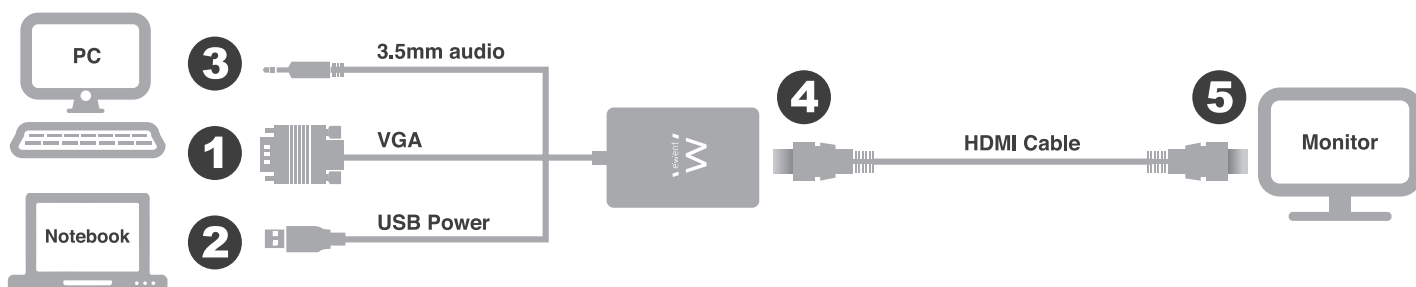

VGA to HDMI converter

Quick Install | Snel installeren | Schnelle Installation | Installation rapide | Installazione rapida | Instalación rápida | Gyors telepítés | Guia de instalação rápida | Skrócona instrukcja instalacji

1. Connect the VGA cable to an available VGA video output port, such as a PC or laptop
2. Connect the USB cable to an available USB port from your PC or laptop
3. Connect the 3,5mm audio jack cable to an available 3,5mm audio out port (speaker, headphone) from your PC or notebook (optional)
4. Connect one end of the HDMI cable to the HDMI output port of your EW9867.
5. Connect the other end of the HDMI cable to an available HDMI input port of your TV/Monitor or projector.